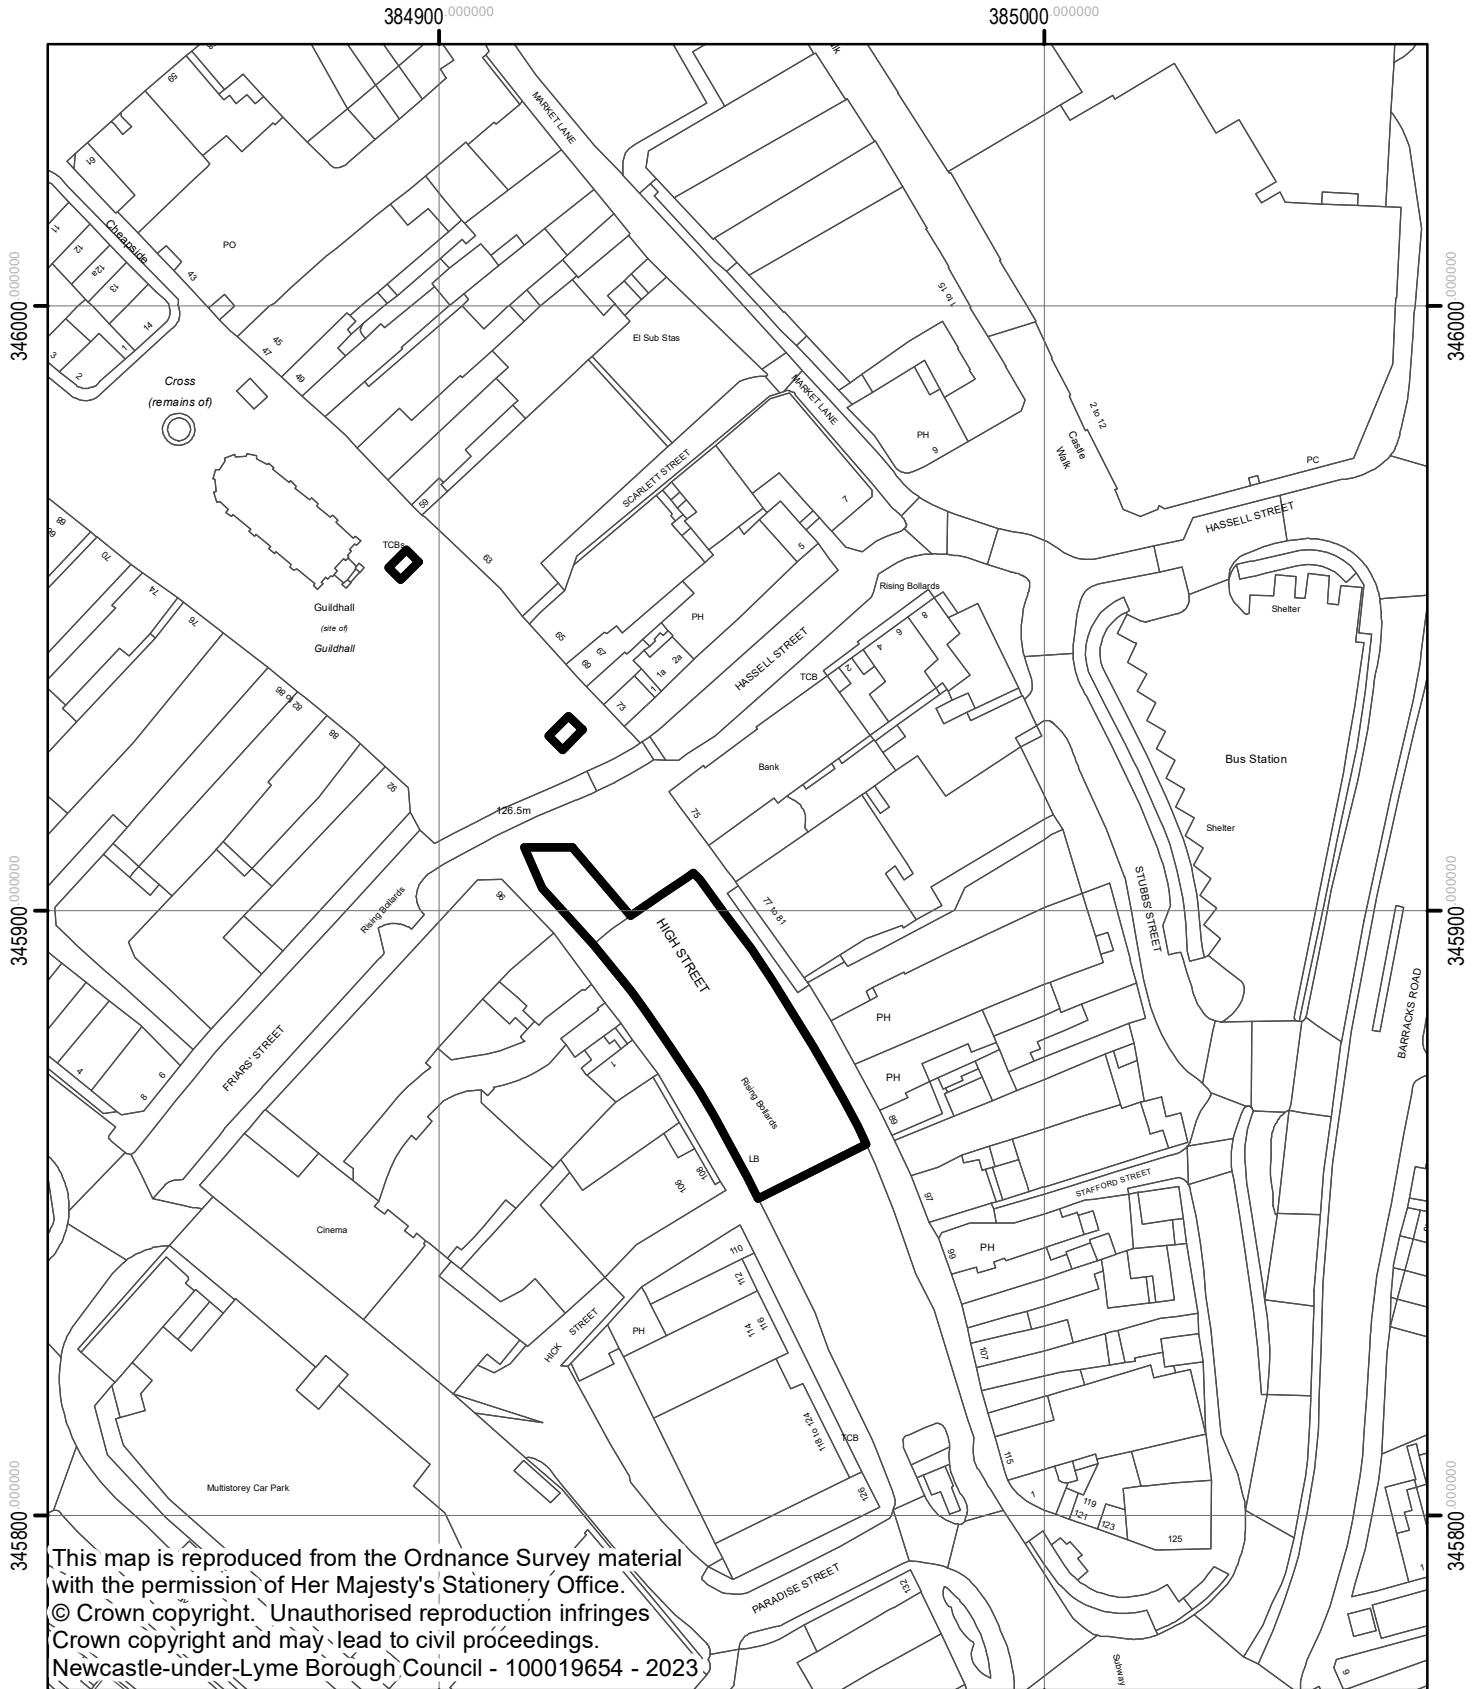

23/00983/DEEM3

Open Market,
High Street,
Newcastle

This map is reproduced from the Ordnance Survey material with the permission of Her Majesty's Stationery Office. © Crown copyright. Unauthorised reproduction infringes Crown copyright and may lead to civil proceedings. Newcastle-under-Lyme Borough Council - 100019654 - 2023